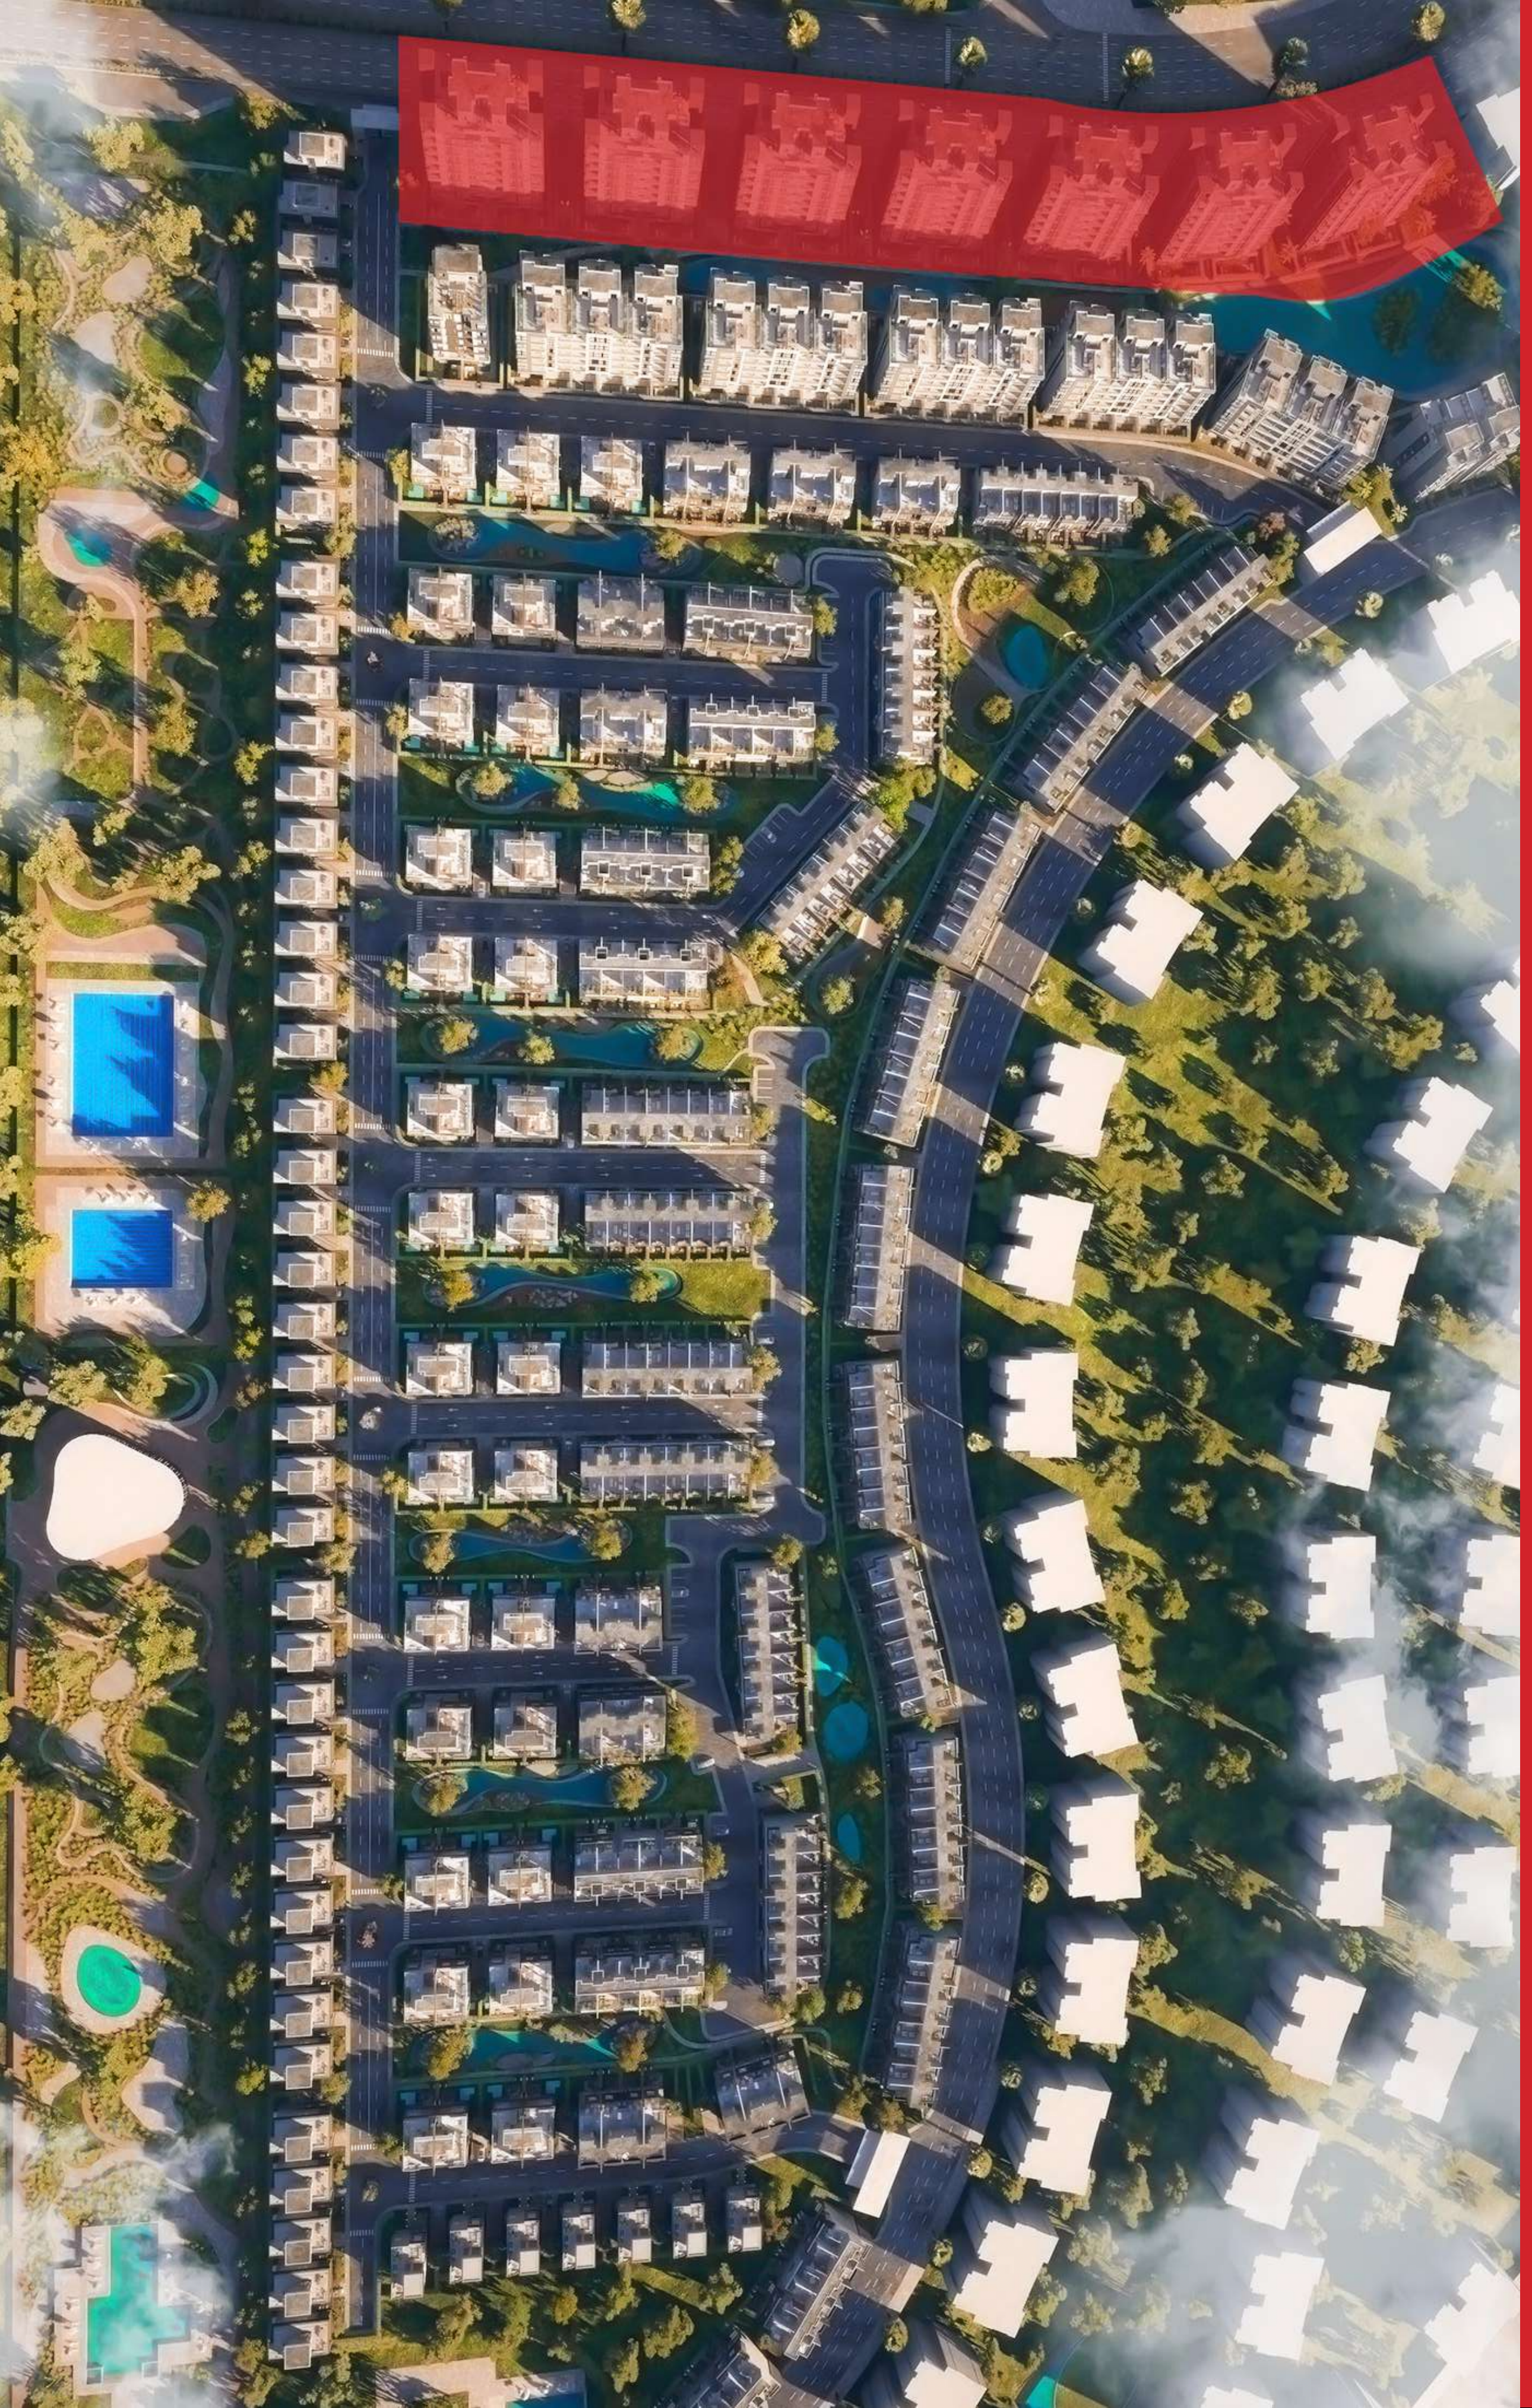

# LOCATION

West woods is surrounded by several main roads and centers like Fayoum Road, Oasis Road, Ring Road and July 26 Axis and is located only minutes away from several landmarks and hotspots.

	Pyramids of Giza	2 min
	The Grand Egyptian Museum	4 min
	Dream Land	5 min
	Mall of Egypt	8 min
	Mall of Arabia	18 min
	Touristic path	1 min
	Sheikh zayed entrance	12 min
	5th settlement	35 min

# WESTWOODS MASTER PLAN

# CORE & SHELL LOCATION